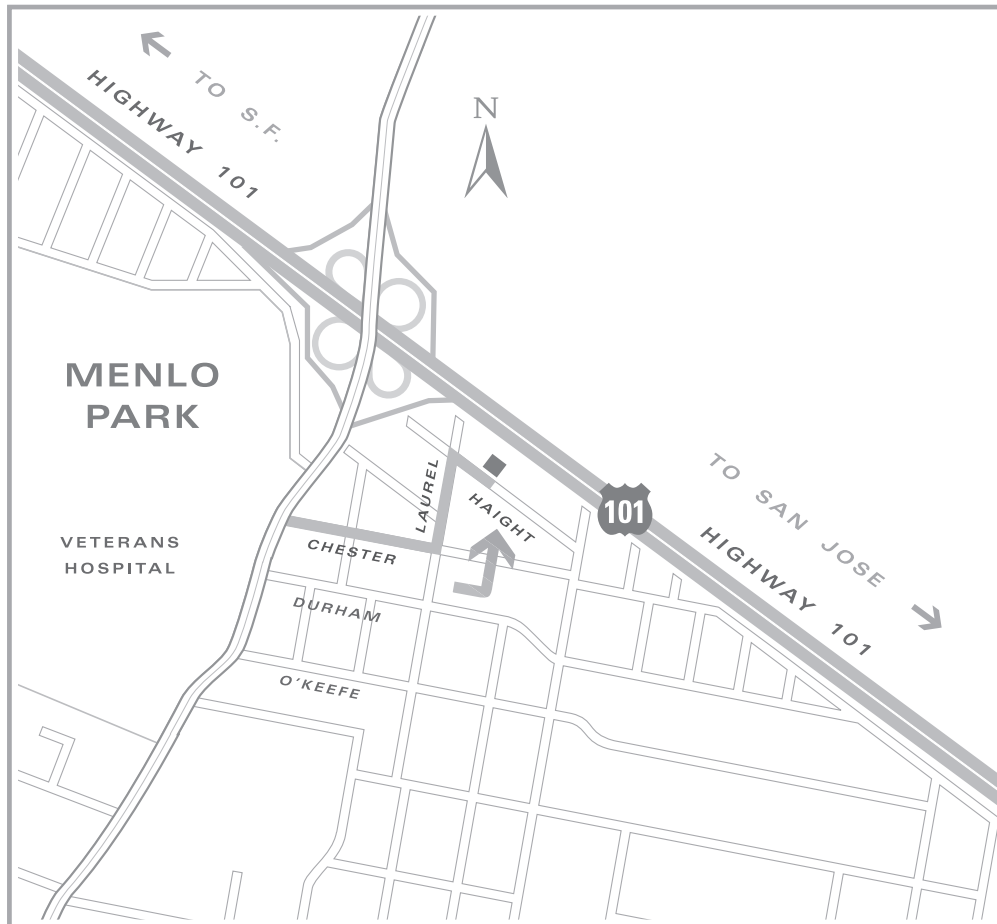

## Directions:

We are located in Menlo Park, on the San Francisco Peninsula, just off Highway 101.

On the Peninsula. From Highway 101 exit at Willow Road west. Merge immediately into left lane. Turn left on Chester, then left on Laurel, right on Haight to 224, located on the left side of street.

From the East Bay. Cross the Dumbarton Bridge, follow the Bayshore Expwy. to Willow Road. Turn left on Chester, then left on Laurel, right on Haight to 224, located on the left side of street.

224 Haight Street  
Menlo Park, CA 94025  
Call: 650.366.1158